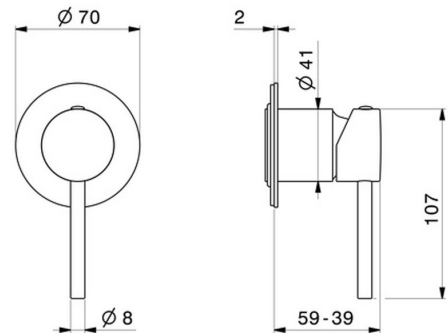

## 4265E.01.093

One way out single lever concealed mixer.Ø70. External part.  
1/2" connections - finish Matt Black

### FEATURES

Material	<b>Brass</b>
Installation	<b>Wall concealed part</b>
Control type	<b>Single lever</b>
Outlets	<b>3 Ways Out</b>
Water mixing	<b>Mechanical</b>
Required for installation	<b><u>31085.00.000</u></b>

### TECHNICAL DRAWING

  
**AR Preview**  
try it in your home

**More Details**  
on our [website](#)

**4265E.01.093**

One way out single lever concealed mixer.Ø70. External part. 1/2" connections - finish Matt Black