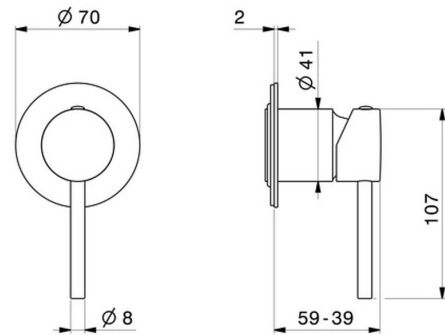

4265E.21.018

One way out single lever concealed mixer.Ø70. External part.
1/2" connections - finish Chrome

FEATURES

Material	Brass
Installation	Wall concealed part
Control type	Single lever
Outlets	3 Ways Out
Water mixing	Mechanical
Required for installation	<u>31085.00.000</u>

TECHNICAL DRAWING

4265E.21.018

One way out single lever concealed mixer.Ø70. External part. 1/2" connections - finish Chrome

AVAILABLE FINISHES

21.018

Chrome

01.014

finish Matt White