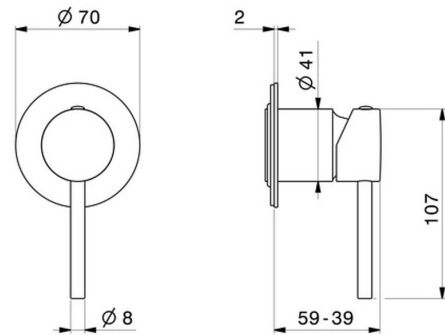

4265E.47.083

One way out single lever concealed mixer.Ø70. External part.
1/2" connections - finish Groove Bronze

FEATURES

Material	Brass
Installation	Wall concealed part
Control type	Single lever
Outlets	3 Ways Out
Water mixing	Mechanical
Required for installation	<u>31085.00.000</u>

TECHNICAL DRAWING

4265E.47.083

One way out single lever concealed mixer.Ø70. External part. 1/2" connections - finish Groove Bronze

AVAILABLE FINISHES

47.083

Groove Bronze

01.014

finish Matt White