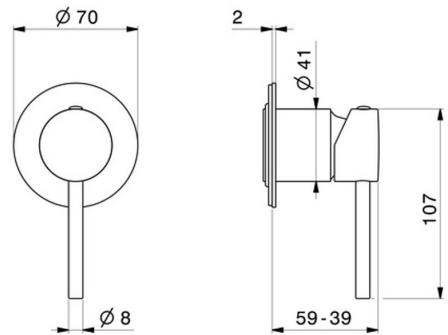

4265E.58.061

One way out single lever concealed mixer.Ø70. External part.
1/2" connections - finish PVD Copper Bronze

FEATURES

Material	Brass
Installation	Wall concealed part
Control type	Single lever
Outlets	3 Ways Out
Water mixing	Mechanical
Required for installation	<u>31085.00.000</u>

TECHNICAL DRAWING

AR Preview
try it in your home

More Details
on our [website](#)

4265E.58.061

One way out single lever concealed mixer.Ø70. External part. 1/2" connections - finish PVD Copper Bronze

AVAILABLE FINISHES