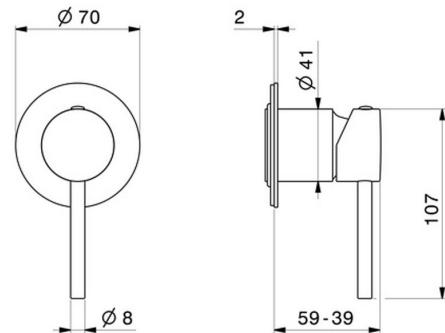

**4265E.58.063**

One way out single lever concealed mixer.Ø70. External part.  
1/2" connections - finish PVD Gun Metal

**FEATURES**

Material	<b>Brass</b>
Installation	<b>Wall concealed part</b>
Control type	<b>Single lever</b>
Outlets	<b>3 Ways Out</b>
Water mixing	<b>Mechanical</b>
Required for installation	<b><u>31085.00.000</u></b>

**TECHNICAL DRAWING**

**4265E.58.063**

One way out single lever concealed mixer.Ø70. External part. 1/2" connections - finish PVD Gun Metal

**AVAILABLE FINISHES**

---

**58.063**

PVD Gun Metal

**01.014**