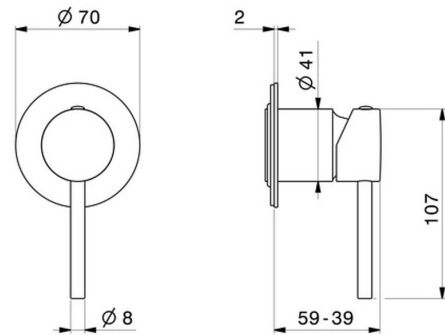

4265E.59.064

One way out single lever concealed mixer.Ø70. External part.
1/2" connections - finish PVD Brushed Gun Metal

FEATURES

Material	Brass
Installation	Wall concealed part
Control type	Single lever
Outlets	3 Ways Out
Water mixing	Mechanical
Required for installation	<u>31085.00.000</u>

TECHNICAL DRAWING

4265E.59.064

One way out single lever concealed mixer.Ø70. External part. 1/2" connections - finish PVD Brushed Gun Metal

AVAILABLE FINISHES

59.064

PVD Brushed Gun Metal

01.014

finish Matt White