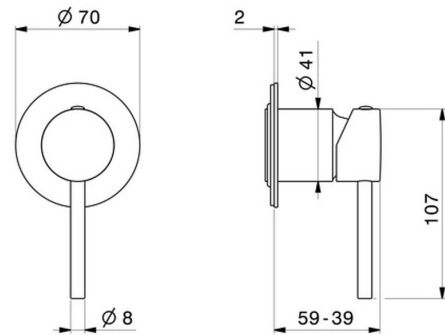

4265E.59.066

One way out single lever concealed mixer.Ø70. External part.
1/2" connections - finish PVD Brushed steel

FEATURES

Material	Brass
Installation	Wall concealed part
Control type	Single lever
Outlets	3 Ways Out
Water mixing	Mechanical
Required for installation	<u>31085.00.000</u>

TECHNICAL DRAWING

4265E.59.066

One way out single lever concealed mixer.Ø70. External part. 1/2" connections - finish PVD
Brushed steel

AVAILABLE FINISHES

59.066

PVD Brushed steel

01.014

finish Matt White