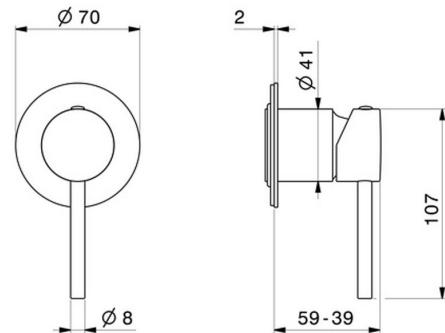

4265E.59.067

One way out single lever concealed mixer.Ø70. External part.
1/2" connections - finish PVD Brushed Copper Bronze

FEATURES

Material	Brass
Installation	Wall concealed part
Control type	Single lever
Outlets	3 Ways Out
Water mixing	Mechanical
Required for installation	<u>31085.00.000</u>

TECHNICAL DRAWING

4265E.59.067

One way out single lever concealed mixer.Ø70. External part. 1/2" connections - finish PVD Brushed Copper Bronze

AVAILABLE FINISHES

59.067

PVD Brushed Copper Bronze

01.014

finish Matt White