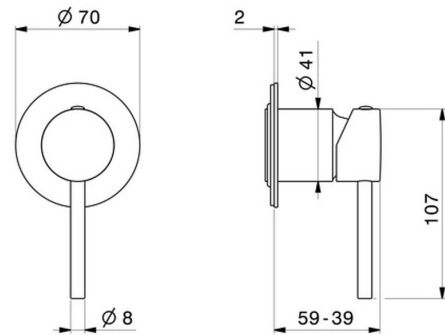

4265E.59.098

One way out single lever concealed mixer.Ø70. External part.
1/2" connections - finish PVD Brushed Pale Gold

FEATURES

Material	Brass
Installation	Wall concealed part
Control type	Single lever
Outlets	3 Ways Out
Water mixing	Mechanical
Required for installation	<u>31085.00.000</u>

TECHNICAL DRAWING

4265E.59.098

One way out single lever concealed mixer.Ø70. External part. 1/2" connections - finish PVD Brushed Pale Gold

AVAILABLE FINISHES

59.098

PVD Brushed Pale Gold

01.014

finish Matt White