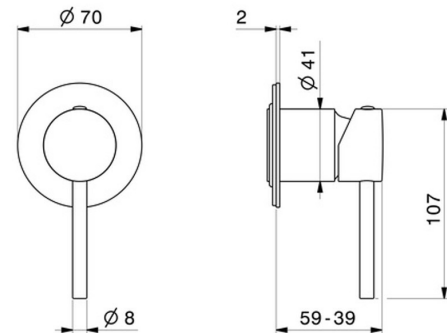

4265E.M0.070

One way out single lever concealed mixer.Ø70. External part.
1/2" connections - finish Titanium Satin

FEATURES

Material	Brass
Installation	Wall concealed part
Control type	Single lever
Outlets	3 Ways Out
Water mixing	Mechanical
Required for installation	<u>31085.00.000</u>

TECHNICAL DRAWING

4265E.M0.070

One way out single lever concealed mixer.Ø70. External part. 1/2" connections - finish Titanium Satin

AVAILABLE FINISHES

M0.070

Titanium Satin

01.014

finish Matt White