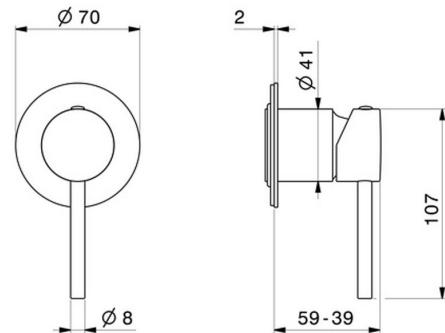

4265E.M0.071

One way out single lever concealed mixer.Ø70. External part.
1/2" connections - finish Gold Satin

FEATURES

Material	Brass
Installation	Wall concealed part
Control type	Single lever
Outlets	3 Ways Out
Water mixing	Mechanical
Required for installation	<u>31085.00.000</u>

TECHNICAL DRAWING

4265E.M0.071

One way out single lever concealed mixer.Ø70. External part. 1/2" connections - finish Gold Satin

AVAILABLE FINISHES

M0.071

Gold Satin

01.014

finish Matt White