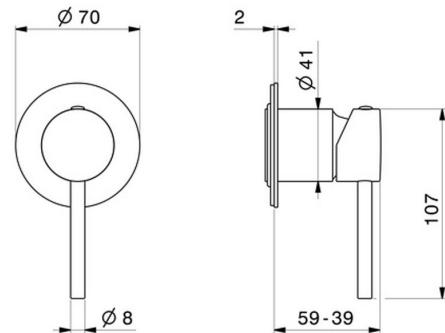

**4265E.M0.072**

One way out single lever concealed mixer.Ø70. External part.  
1/2" connections - finish Copper Satin

**FEATURES**

Material	<b>Brass</b>
Installation	<b>Wall concealed part</b>
Control type	<b>Single lever</b>
Outlets	<b>3 Ways Out</b>
Water mixing	<b>Mechanical</b>
Required for installation	<b><u>31085.00.000</u></b>

**TECHNICAL DRAWING**

**4265E.M0.072**

One way out single lever concealed mixer.Ø70. External part. 1/2" connections - finish Copper Satin

**AVAILABLE FINISHES**

---

**M0.072**

Copper Satin

**01.014**