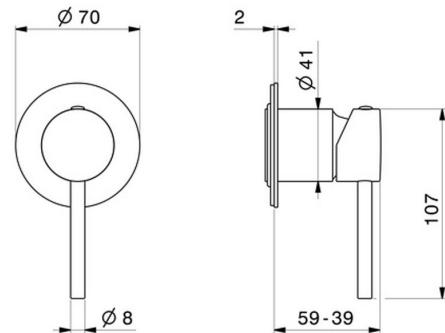

**4265E.M0.075**

One way out single lever concealed mixer.Ø70. External part.  
1/2" connections - finish Copper Glossy

**FEATURES**

Material	<b>Brass</b>
Installation	<b>Wall concealed part</b>
Control type	<b>Single lever</b>
Outlets	<b>3 Ways Out</b>
Water mixing	<b>Mechanical</b>
Required for installation	<b><u>31085.00.000</u></b>

**TECHNICAL DRAWING**

**4265E.M0.075**

One way out single lever concealed mixer.Ø70. External part. 1/2" connections - finish Copper Glossy

**AVAILABLE FINISHES**

---

**M0.075**

Copper Glossy

**01.014**