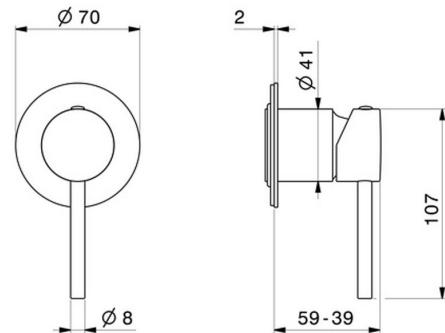

4265E.M0.077

One way out single lever concealed mixer.Ø70. External part.
1/2" connections - finish Carbon Satin

FEATURES

Material	Brass
Installation	Wall concealed part
Control type	Single lever
Outlets	3 Ways Out
Water mixing	Mechanical
Required for installation	<u>31085.00.000</u>

TECHNICAL DRAWING

4265E.M0.077

One way out single lever concealed mixer.Ø70. External part. 1/2" connections - finish Carbon Satin

AVAILABLE FINISHES

M0.077

Carbon Satin

01.014

finish Matt White