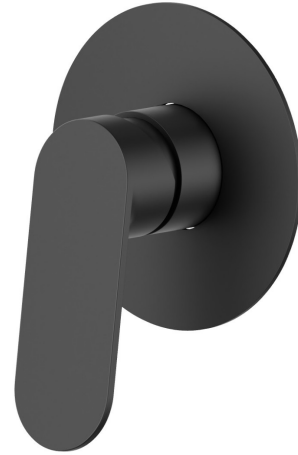

74075.01.093

One way out single lever concealed mixer - finish Matt Black
 1/2" connections. With concealed part with casing.

FEATURES

Material	Brass
Installation	Wall mounted
Control type	Single lever
Outlets	1 Way Out
Water mixing	Mechanical

TECHNICAL DRAWING

74075.01.093

One way out single lever concealed mixer - finish Matt Black

AVAILABLE FINISHES

01.093

Matt Black

21.018

finish Chrome