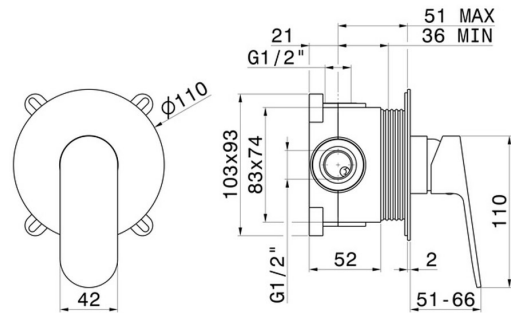

74075.01.093

One way out single lever concealed mixer - finish Matt Black
 1/2" connections. With concealed part with casing.

FEATURES

Material	Brass
Installation	Wall mounted
Control type	Single lever
Outlets	1 Way Out
Water mixing	Mechanical

TECHNICAL DRAWING

74075.01.093

One way out single lever concealed mixer - finish Matt Black

AVAILABLE FINISHES

01.093

Matt Black

21.018

finish Chrome