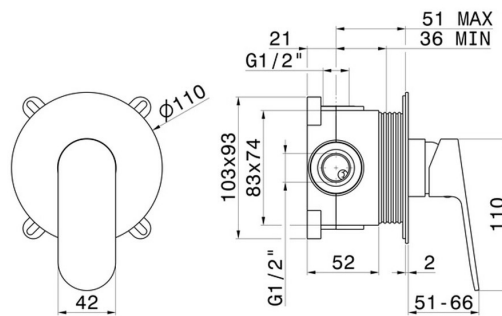

74075.21.018

One way out single lever concealed mixer - finish Chrome
 1/2" connections. With concealed part with casing.

FEATURES

| | |
|--------------|---------------------|
| Material | Brass |
| Installation | Wall mounted |
| Control type | Single lever |
| Outlets | 1 Way Out |
| Water mixing | Mechanical |

TECHNICAL DRAWING

74075.21.018

One way out single lever concealed mixer - finish Chrome

AVAILABLE FINISHES

21.018

Chrome

01.093

finish Matt Black