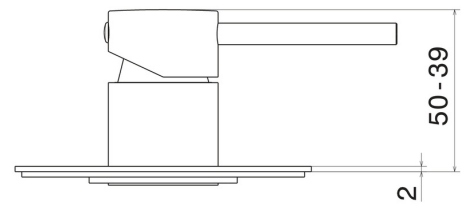

**4275E.01.014**

one way out single lever concealed mixer. External part. 1/2" connections - finish Matt White

**FEATURES**

Material	<b>Brass</b>
Installation	<b>Wall concealed part</b>
Control type	<b>Single lever</b>
Outlets	<b>1 Way Out</b>
Water mixing	<b>Mechanical</b>
Required for installation	<b><u>31085.00.000</u></b>

**TECHNICAL DRAWING**

**4275E.01.014**

one way out single lever concealed mixer. External part. 1/2" connections - finish Matt White

**AVAILABLE FINISHES**

---

**01.014**

Matt White

**01.093**