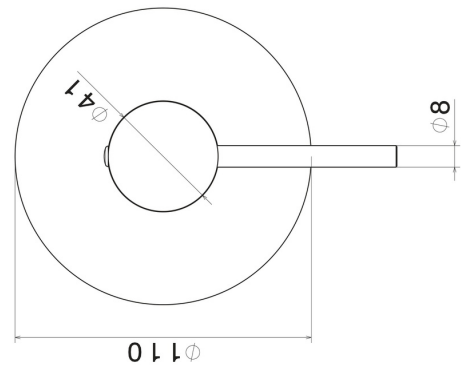

**4275E.01.014**

one way out single lever concealed mixer. External part. 1/2" connections - finish Matt White

**FEATURES**

Material	<b>Brass</b>
Installation	<b>Wall concealed part</b>
Control type	<b>Single lever</b>
Outlets	<b>1 Way Out</b>
Water mixing	<b>Mechanical</b>
Required for installation	<b><u>31085.00.000</u></b>

**TECHNICAL DRAWING**

**4275E.01.014**

one way out single lever concealed mixer. External part. 1/2" connections - finish Matt White

**AVAILABLE FINISHES**

---

**01.014**

Matt White

**01.093**