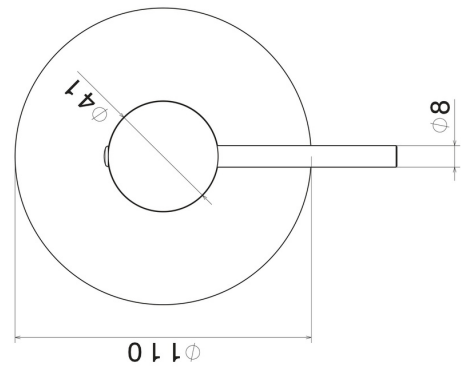

4275E.01.093

one way out single lever concealed mixer. External part. 1/2" connections - finish Matt Black

FEATURES

Material	Brass
Installation	Wall concealed part
Control type	Single lever
Outlets	1 Way Out
Water mixing	Mechanical
Required for installation	<u>31085.00.000</u>

TECHNICAL DRAWING

4275E.01.093

one way out single lever concealed mixer. External part. 1/2" connections - finish Matt Black

AVAILABLE FINISHES

01.093

Matt Black

01.014

finish Matt White