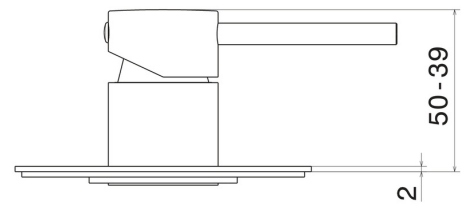

4275E.01.093

one way out single lever concealed mixer. External part. 1/2" connections - finish Matt Black

FEATURES

Material	Brass
Installation	Wall concealed part
Control type	Single lever
Outlets	1 Way Out
Water mixing	Mechanical
Required for installation	<u>31085.00.000</u>

TECHNICAL DRAWING

4275E.01.093

one way out single lever concealed mixer. External part. 1/2" connections - finish Matt Black

AVAILABLE FINISHES

01.093

Matt Black

01.014

finish Matt White