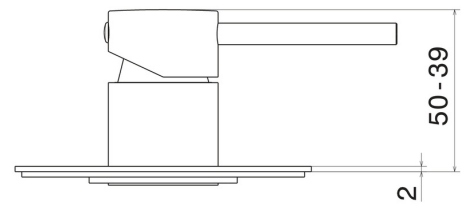

4275E.21.018

one way out single lever concealed mixer. External part. 1/2" connections - finish Chrome

FEATURES

Material	Brass
Installation	Wall concealed part
Control type	Single lever
Outlets	1 Way Out
Water mixing	Mechanical
Required for installation	<u>31085.00.000</u>

TECHNICAL DRAWING

4275E.21.018

one way out single lever concealed mixer. External part. 1/2" connections - finish Chrome

AVAILABLE FINISHES

21.018

Chrome

01.014

finish Matt White