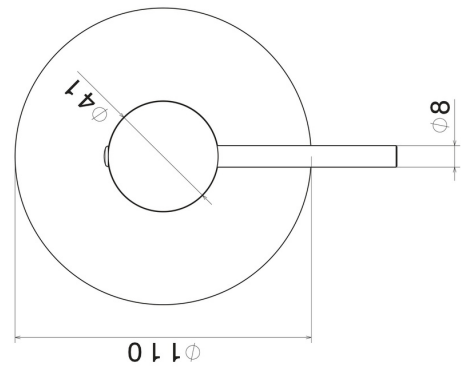

4275E.21.018

one way out single lever concealed mixer. External part. 1/2" connections - finish Chrome

FEATURES

Material	Brass
Installation	Wall concealed part
Control type	Single lever
Outlets	1 Way Out
Water mixing	Mechanical
Required for installation	<u>31085.00.000</u>

TECHNICAL DRAWING

4275E.21.018

one way out single lever concealed mixer. External part. 1/2" connections - finish Chrome

AVAILABLE FINISHES

21.018

Chrome

01.014

finish Matt White