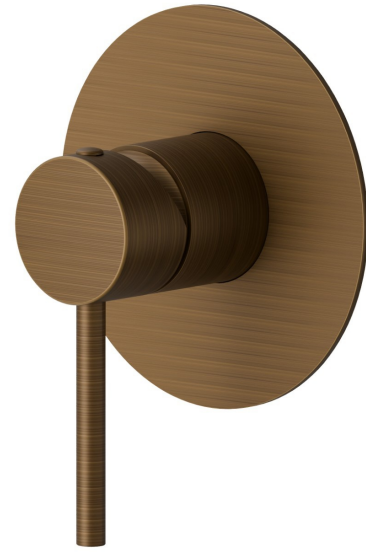

**4275E.47.083**

one way out single lever concealed mixer. External part. 1/2" connections - finish Groove Bronze

**FEATURES**

Material	<b>Brass</b>
Installation	<b>Wall concealed part</b>
Control type	<b>Single lever</b>
Outlets	<b>1 Way Out</b>
Water mixing	<b>Mechanical</b>
Required for installation	<b><u>31085.00.000</u></b>

**TECHNICAL DRAWING**

 **AR Preview**  
try it in your home

More Details  
on our [website](#)

**4275E.47.083**

one way out single lever concealed mixer. External part. 1/2" connections - finish Groove Bronze

## AVAILABLE FINISHES

---

**47.083**

Groove Bronze

**01.014**

finish Matt White

**01.093**

finish Matt Black

**21.018**

finish Chrome

**58.061**

finish PVD Copper Bronze

**58.063**

finish PVD Gun Metal

**59.064**

finish PVD Brushed Gun Metal