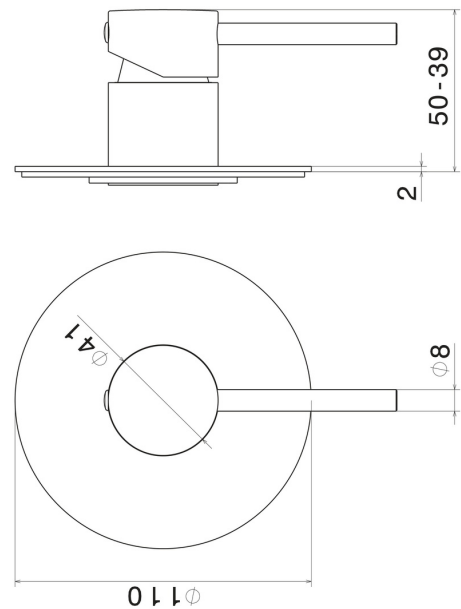

**4275E.47.083**

one way out single lever concealed mixer. External part. 1/2" connections - finish Groove Bronze

**FEATURES**

Material	<b>Brass</b>
Installation	<b>Wall concealed part</b>
Control type	<b>Single lever</b>
Outlets	<b>1 Way Out</b>
Water mixing	<b>Mechanical</b>
Required for installation	<b><u>31085.00.000</u></b>

**TECHNICAL DRAWING**

 **AR Preview**  
try it in your home

More Details  
on our [website](#)

**4275E.47.083**

one way out single lever concealed mixer. External part. 1/2" connections - finish Groove Bronze