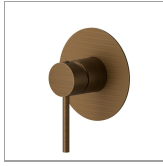

**4275E.47.083**

one way out single lever concealed mixer. External part. 1/2" connections - finish Groove Bronze

**FEATURES**

Material	<b>Brass</b>
Installation	<b>Wall concealed part</b>
Control type	<b>Single lever</b>
Outlets	<b>1 Way Out</b>
Water mixing	<b>Mechanical</b>
Required for installation	<b><u>31085.00.000</u></b>

**TECHNICAL DRAWING**

 **AR Preview**  
try it in your home

More Details  
on our [website](#)

**4275E.47.083**

one way out single lever concealed mixer. External part. 1/2" connections - finish Groove Bronze

## AVAILABLE FINISHES

---

**47.083**

Groove Bronze

**01.014**

finish Matt White

**01.093**

finish Matt Black