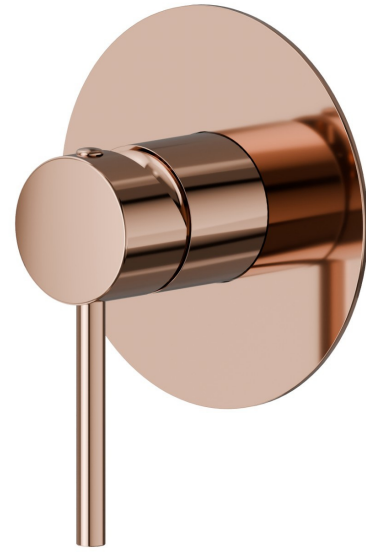

4275E.58.061

one way out single lever concealed mixer. External part. 1/2" connections - finish PVD Copper Bronze

FEATURES

Material	Brass
Installation	Wall concealed part
Control type	Single lever
Outlets	1 Way Out
Water mixing	Mechanical
Required for installation	<u>31085.00.000</u>

TECHNICAL DRAWING

 **AR Preview**
try it in your home

More Details
on our [website](#)

4275E.58.061

one way out single lever concealed mixer. External part. 1/2" connections - finish PVD Copper Bronze

AVAILABLE FINISHES

58.061

PVD Copper Bronze

01.014

finish Matt White

01.093

finish Matt Black

21.018

finish Chrome

47.083

finish Groove Bronze

58.063

finish PVD Gun Metal

59.064

finish PVD Brushed Gun Metal

59.066

finish PVD Brushed steel