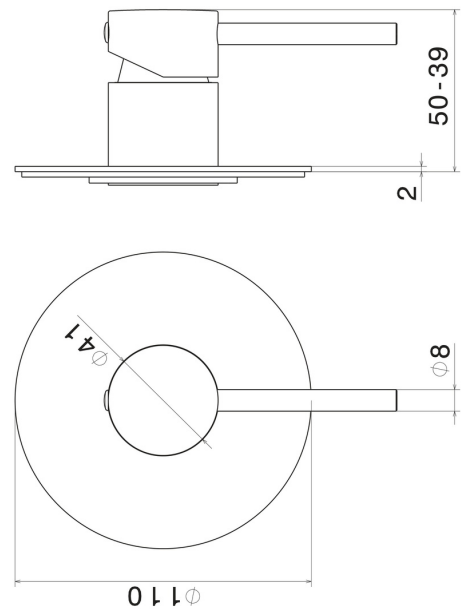

4275E.58.061

one way out single lever concealed mixer. External part. 1/2" connections - finish PVD Copper Bronze

FEATURES

Material	Brass
Installation	Wall concealed part
Control type	Single lever
Outlets	1 Way Out
Water mixing	Mechanical
Required for installation	<u>31085.00.000</u>

TECHNICAL DRAWING

 **AR Preview**
try it in your home

More Details
on our [website](#)

4275E.58.061

one way out single lever concealed mixer. External part. 1/2" connections - finish PVD Copper Bronze

AVAILABLE FINISHES