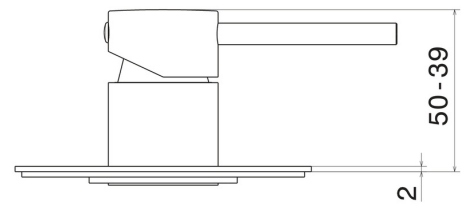

**4275E.58.063**

one way out single lever concealed mixer. External part. 1/2" connections - finish PVD Gun Metal

**FEATURES**

Material	<b>Brass</b>
Installation	<b>Wall concealed part</b>
Control type	<b>Single lever</b>
Outlets	<b>1 Way Out</b>
Water mixing	<b>Mechanical</b>
Required for installation	<b><u>31085.00.000</u></b>

**TECHNICAL DRAWING**

**4275E.58.063**

one way out single lever concealed mixer. External part. 1/2" connections - finish PVD Gun Metal