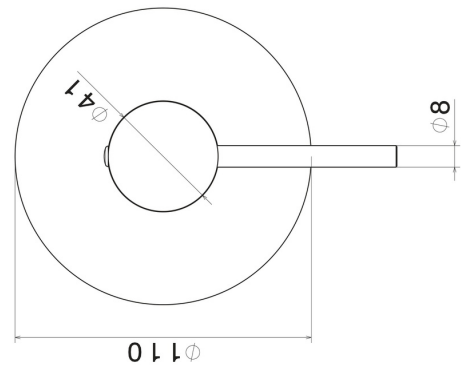

**4275E.58.063**

one way out single lever concealed mixer. External part. 1/2" connections - finish PVD Gun Metal

**FEATURES**

Material	<b>Brass</b>
Installation	<b>Wall concealed part</b>
Control type	<b>Single lever</b>
Outlets	<b>1 Way Out</b>
Water mixing	<b>Mechanical</b>
Required for installation	<b><u>31085.00.000</u></b>

**TECHNICAL DRAWING**

**4275E.58.063**

one way out single lever concealed mixer. External part. 1/2" connections - finish PVD Gun Metal