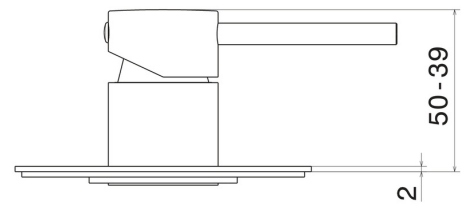

TECHNICAL DRAWING