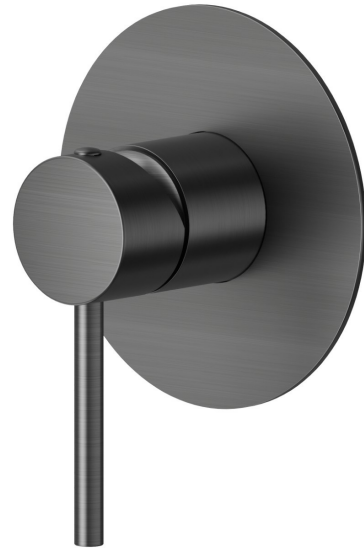

4275E.59.064

one way out single lever concealed mixer. External part. 1/2" connections - finish PVD Brushed Gun Metal

FEATURES

Material	Brass
Installation	Wall concealed part
Control type	Single lever
Outlets	1 Way Out
Water mixing	Mechanical
Required for installation	<u>31085.00.000</u>

TECHNICAL DRAWING

4275E.59.064

one way out single lever concealed mixer. External part. 1/2" connections - finish PVD Brushed Gun Metal

AVAILABLE FINISHES

59.064

PVD Brushed Gun Metal

01.014

finish Matt White

01.093

finish Matt Black

21.018

finish Chrome

47.083

finish Groove Bronze

58.061

finish PVD Copper Bronze