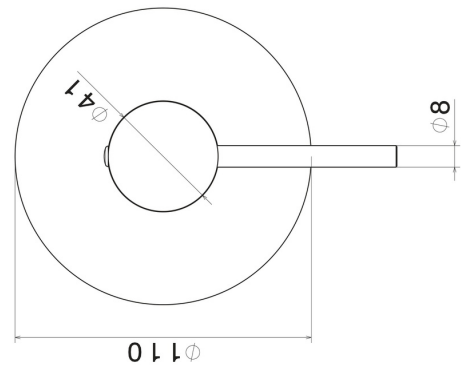

4275E.59.064

one way out single lever concealed mixer. External part. 1/2" connections - finish PVD Brushed Gun Metal

FEATURES

Material	Brass
Installation	Wall concealed part
Control type	Single lever
Outlets	1 Way Out
Water mixing	Mechanical
Required for installation	<u>31085.00.000</u>

TECHNICAL DRAWING

4275E.59.064

one way out single lever concealed mixer. External part. 1/2" connections - finish PVD Brushed Gun Metal

AVAILABLE FINISHES

59.064

PVD Brushed Gun Metal

01.014

finish Matt White