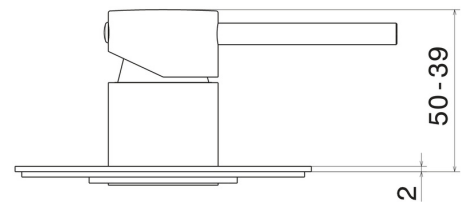

4275E.59.066

one way out single lever concealed mixer. External part. 1/2" connections - finish PVD Brushed steel

FEATURES

Material	Brass
Installation	Wall concealed part
Control type	Single lever
Outlets	1 Way Out
Water mixing	Mechanical
Required for installation	<u>31085.00.000</u>

TECHNICAL DRAWING

4275E.59.066

one way out single lever concealed mixer. External part. 1/2" connections - finish PVD Brushed steel

AVAILABLE FINISHES

59.066

PVD Brushed steel

01.014

finish Matt White