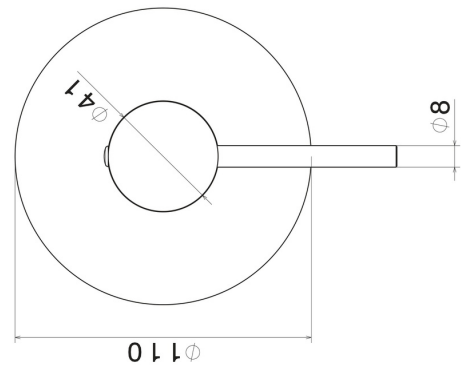

4275E.59.066

one way out single lever concealed mixer. External part. 1/2" connections - finish PVD Brushed steel

FEATURES

Material	Brass
Installation	Wall concealed part
Control type	Single lever
Outlets	1 Way Out
Water mixing	Mechanical
Required for installation	<u>31085.00.000</u>

TECHNICAL DRAWING

4275E.59.066

one way out single lever concealed mixer. External part. 1/2" connections - finish PVD Brushed steel

AVAILABLE FINISHES

59.066

PVD Brushed steel

01.014

finish Matt White