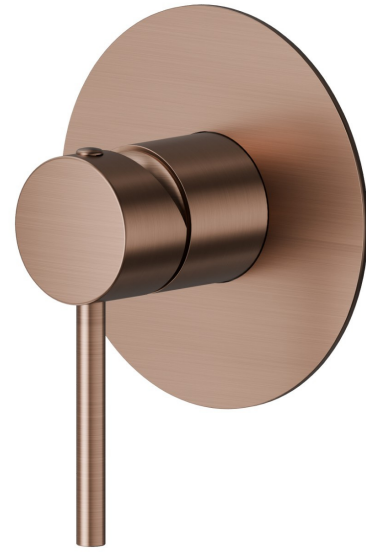

4275E.59.067

one way out single lever concealed mixer. External part. 1/2" connections - finish PVD Brushed Copper Bronze

FEATURES

Material	Brass
Installation	Wall concealed part
Control type	Single lever
Outlets	1 Way Out
Water mixing	Mechanical
Required for installation	<u>31085.00.000</u>

TECHNICAL DRAWING

4275E.59.067

one way out single lever concealed mixer. External part. 1/2" connections - finish PVD Brushed Copper Bronze

AVAILABLE FINISHES

59.067

PVD Brushed Copper Bronze

01.014

finish Matt White

01.093

finish Matt Black

21.018

finish Chrome

47.083

finish Groove Bronze

58.061

finish PVD Copper Bronze

59.098

finish PVD Brushed Pale Gold

61.020

finish PVD Glossy Gold

 **MO.070**
finish Titanium Satin

 **MO.071**
finish Gold Satin

 **MO.072**
finish Copper Satin

 **MO.075**
finish Copper Glossy