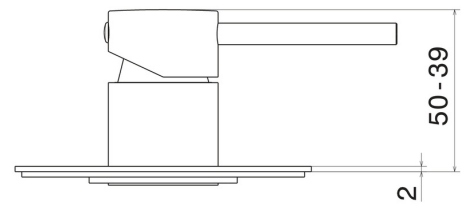

4275E.59.067

one way out single lever concealed mixer. External part. 1/2" connections - finish PVD Brushed Copper Bronze

FEATURES

Material	Brass
Installation	Wall concealed part
Control type	Single lever
Outlets	1 Way Out
Water mixing	Mechanical
Required for installation	<u>31085.00.000</u>

TECHNICAL DRAWING

4275E.59.067

one way out single lever concealed mixer. External part. 1/2" connections - finish PVD Brushed Copper Bronze

AVAILABLE FINISHES

59.067

PVD Brushed Copper Bronze

01.014

finish Matt White