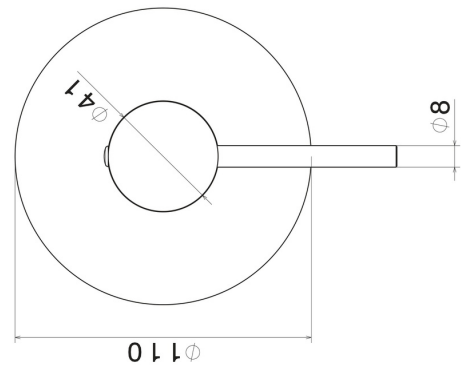

4275E.59.067

one way out single lever concealed mixer. External part. 1/2" connections - finish PVD Brushed Copper Bronze

FEATURES

Material	Brass
Installation	Wall concealed part
Control type	Single lever
Outlets	1 Way Out
Water mixing	Mechanical
Required for installation	<u>31085.00.000</u>

TECHNICAL DRAWING

4275E.59.067

one way out single lever concealed mixer. External part. 1/2" connections - finish PVD Brushed Copper Bronze

AVAILABLE FINISHES

59.067

PVD Brushed Copper Bronze

01.014

finish Matt White