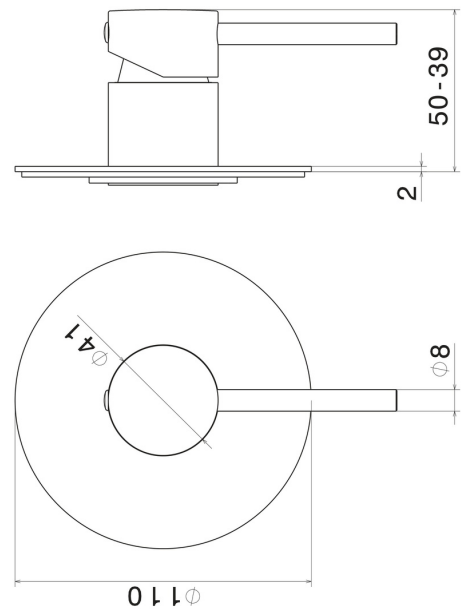

**4275E.59.097**

one way out single lever concealed mixer. External part. 1/2" connections - finish PVD Brushed Gold

**FEATURES**

Material	<b>Brass</b>
Installation	<b>Wall concealed part</b>
Control type	<b>Single lever</b>
Outlets	<b>1 Way Out</b>
Water mixing	<b>Mechanical</b>
Required for installation	<b><u>31085.00.000</u></b>

**TECHNICAL DRAWING**

**4275E.59.097**

one way out single lever concealed mixer. External part. 1/2" connections - finish PVD Brushed Gold

**AVAILABLE FINISHES**

---

**59.097**

PVD Brushed Gold

**01.014**