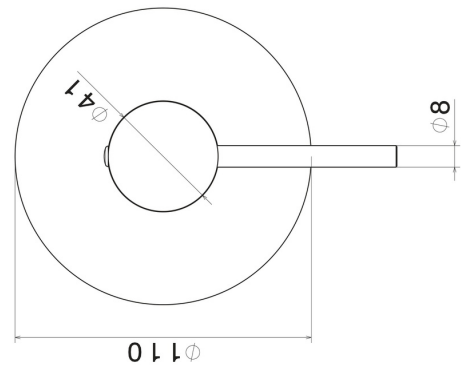

4275E.59.098

one way out single lever concealed mixer. External part. 1/2" connections - finish PVD Brushed Pale Gold

FEATURES

Material	Brass
Installation	Wall concealed part
Control type	Single lever
Outlets	1 Way Out
Water mixing	Mechanical
Required for installation	<u>31085.00.000</u>

TECHNICAL DRAWING

4275E.59.098

one way out single lever concealed mixer. External part. 1/2" connections - finish PVD Brushed Pale Gold

AVAILABLE FINISHES

59.098

PVD Brushed Pale Gold

01.014

finish Matt White