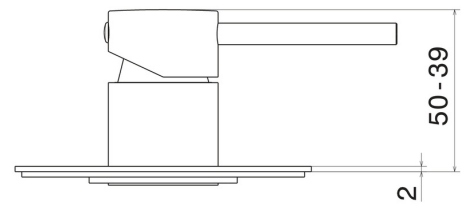

4275E.59.098

one way out single lever concealed mixer. External part. 1/2" connections - finish PVD Brushed Pale Gold

FEATURES

Material	Brass
Installation	Wall concealed part
Control type	Single lever
Outlets	1 Way Out
Water mixing	Mechanical
Required for installation	<u>31085.00.000</u>

TECHNICAL DRAWING

4275E.59.098

one way out single lever concealed mixer. External part. 1/2" connections - finish PVD Brushed Pale Gold

AVAILABLE FINISHES

59.098

PVD Brushed Pale Gold

01.014

finish Matt White