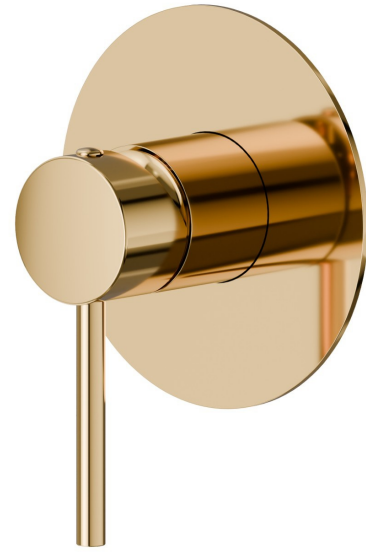

4275E.61.020

one way out single lever concealed mixer. External part. 1/2" connections - finish PVD Glossy Gold

FEATURES

Material	Brass
Installation	Wall concealed part
Control type	Single lever
Outlets	1 Way Out
Water mixing	Mechanical
Required for installation	<u>31085.00.000</u>

TECHNICAL DRAWING

4275E.61.020

one way out single lever concealed mixer. External part. 1/2" connections - finish PVD Glossy Gold

AVAILABLE FINISHES

61.020

PVD Glossy Gold

01.014

finish Matt White

01.093

finish Matt Black

21.018

finish Chrome

47.083

finish Groove Bronze

58.061

finish PVD Copper Bronze

59.097

finish PVD Brushed Gold

59.098

finish PVD Brushed Pale Gold

 **M0.070**
finish Titanium Satin

 **M0.071**
finish Gold Satin

 **M0.072**
finish Copper Satin

 **M0.075**
finish Copper Glossy