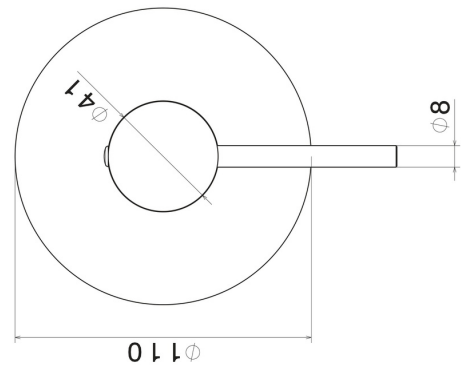

4275E.61.020

one way out single lever concealed mixer. External part. 1/2" connections - finish PVD Glossy Gold

FEATURES

Material	Brass
Installation	Wall concealed part
Control type	Single lever
Outlets	1 Way Out
Water mixing	Mechanical
Required for installation	<u>31085.00.000</u>

TECHNICAL DRAWING

4275E.61.020

one way out single lever concealed mixer. External part. 1/2" connections - finish PVD Glossy Gold

AVAILABLE FINISHES

61.020

PVD Glossy Gold

01.014

finish Matt White