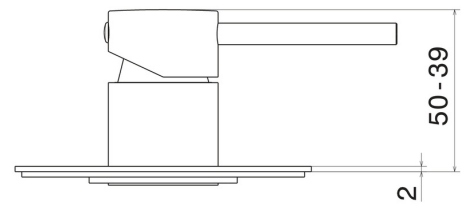

4275E.61.020

one way out single lever concealed mixer. External part. 1/2" connections - finish PVD Glossy Gold

FEATURES

Material	Brass
Installation	Wall concealed part
Control type	Single lever
Outlets	1 Way Out
Water mixing	Mechanical
Required for installation	<u>31085.00.000</u>

TECHNICAL DRAWING

4275E.61.020

one way out single lever concealed mixer. External part. 1/2" connections - finish PVD Glossy Gold

AVAILABLE FINISHES

61.020

PVD Glossy Gold

01.014

finish Matt White