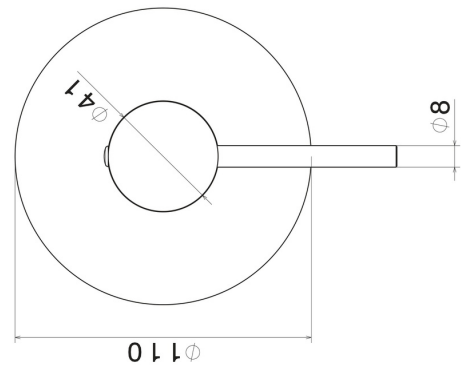

**4275E.M0.070**

one way out single lever concealed mixer. External part. 1/2" connections - finish Titanium Satin

**FEATURES**

Material	<b>Brass</b>
Installation	<b>Wall concealed part</b>
Control type	<b>Single lever</b>
Outlets	<b>1 Way Out</b>
Water mixing	<b>Mechanical</b>
Required for installation	<b><u>31085.00.000</u></b>

**TECHNICAL DRAWING**

**4275E.M0.070**

one way out single lever concealed mixer. External part. 1/2" connections - finish Titanium Satin

**AVAILABLE FINISHES**

---

**M0.070**

Titanium Satin

**01.014**