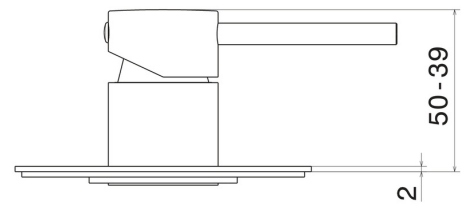

**4275E.M0.070**

one way out single lever concealed mixer. External part. 1/2" connections - finish Titanium Satin

**FEATURES**

Material	<b>Brass</b>
Installation	<b>Wall concealed part</b>
Control type	<b>Single lever</b>
Outlets	<b>1 Way Out</b>
Water mixing	<b>Mechanical</b>
Required for installation	<b><u>31085.00.000</u></b>

**TECHNICAL DRAWING**

**4275E.M0.070**

one way out single lever concealed mixer. External part. 1/2" connections - finish Titanium Satin

**AVAILABLE FINISHES**

---

**M0.070**

Titanium Satin

**01.014**