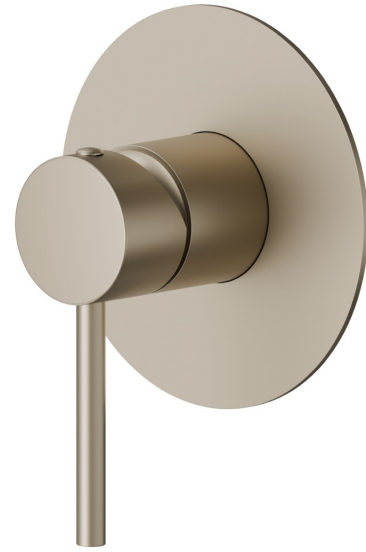

**4275E.M0.071**

one way out single lever concealed mixer. External part. 1/2" connections - finish Gold Satin

**FEATURES**

Material	<b>Brass</b>
Installation	<b>Wall concealed part</b>
Control type	<b>Single lever</b>
Outlets	<b>1 Way Out</b>
Water mixing	<b>Mechanical</b>
Required for installation	<b><u>31085.00.000</u></b>

**TECHNICAL DRAWING**

**4275E.M0.071**

one way out single lever concealed mixer. External part. 1/2" connections - finish Gold Satin

**AVAILABLE FINISHES**

---

**M0.071**

Gold Satin

**01.014**

finish Matt White

**01.093**

finish Matt Black

**21.018**

finish Chrome

**47.083**

finish Groove Bronze

**58.061**

finish PVD Brushed Copper Bronze

**59.097**

finish PVD Brushed Gold

**59.098**

finish PVD Brushed Pale Gold

 **61.020**  
finish PVD Glossy Gold

 **M0.070**  
finish Titanium Satin

 **M0.072**  
finish Copper Satin