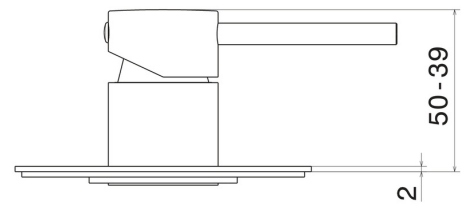

**4275E.M0.071**

one way out single lever concealed mixer. External part. 1/2" connections - finish Gold Satin

**FEATURES**

Material	<b>Brass</b>
Installation	<b>Wall concealed part</b>
Control type	<b>Single lever</b>
Outlets	<b>1 Way Out</b>
Water mixing	<b>Mechanical</b>
Required for installation	<b><u>31085.00.000</u></b>

**TECHNICAL DRAWING**

**4275E.M0.071**

one way out single lever concealed mixer. External part. 1/2" connections - finish Gold Satin

**AVAILABLE FINISHES**

---

**M0.071**

Gold Satin

**01.014**