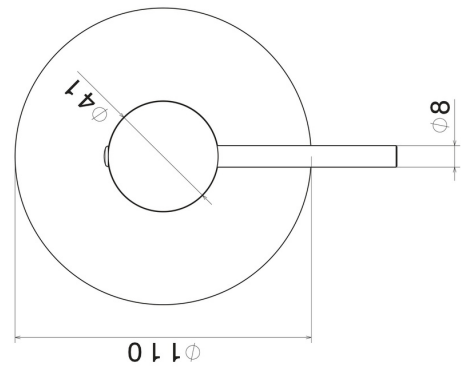

**4275E.M0.071**

one way out single lever concealed mixer. External part. 1/2" connections - finish Gold Satin

**FEATURES**

Material	<b>Brass</b>
Installation	<b>Wall concealed part</b>
Control type	<b>Single lever</b>
Outlets	<b>1 Way Out</b>
Water mixing	<b>Mechanical</b>
Required for installation	<b><u>31085.00.000</u></b>

**TECHNICAL DRAWING**

**4275E.M0.071**

one way out single lever concealed mixer. External part. 1/2" connections - finish Gold Satin

**AVAILABLE FINISHES**

---

**M0.071**

Gold Satin

**01.014**