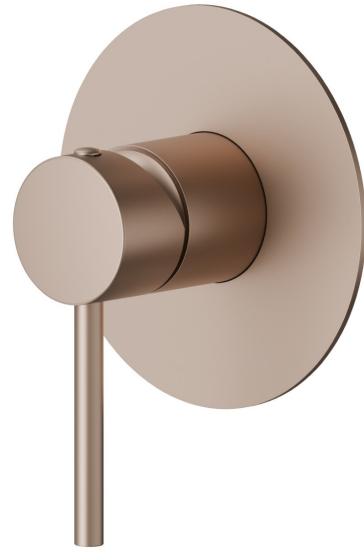

4275E.M0.072

one way out single lever concealed mixer. External part. 1/2" connections - finish Copper Satin

FEATURES

Material	Brass
Installation	Wall concealed part
Control type	Single lever
Outlets	1 Way Out
Water mixing	Mechanical
Required for installation	<u>31085.00.000</u>

TECHNICAL DRAWING

4275E.M0.072

one way out single lever concealed mixer. External part. 1/2" connections - finish Copper Satin

AVAILABLE FINISHES

M0.072

Copper Satin

01.014

finish Matt White

01.093

finish Matt Black

21.018

finish Chrome

47.083

finish Groove Bronze

58.061

finish PVD Copper Bronze

59.097

finish PVD Brushed Gold

59.098

finish PVD Brushed Pale Gold

61.020

finish PVD Glossy Gold

M0.070

finish Titanium Satin