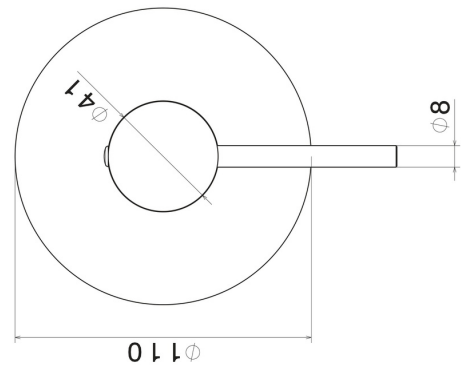

4275E.M0.072

one way out single lever concealed mixer. External part. 1/2" connections - finish Copper Satin

FEATURES

Material	Brass
Installation	Wall concealed part
Control type	Single lever
Outlets	1 Way Out
Water mixing	Mechanical
Required for installation	<u>31085.00.000</u>

TECHNICAL DRAWING

4275E.M0.072

one way out single lever concealed mixer. External part. 1/2" connections - finish Copper Satin

AVAILABLE FINISHES

M0.072

Copper Satin

01.014

finish Matt White