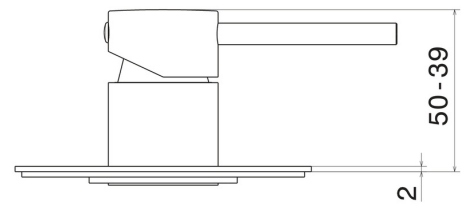

4275E.M0.072

one way out single lever concealed mixer. External part. 1/2" connections - finish Copper Satin

FEATURES

Material	Brass
Installation	Wall concealed part
Control type	Single lever
Outlets	1 Way Out
Water mixing	Mechanical
Required for installation	<u>31085.00.000</u>

TECHNICAL DRAWING

4275E.M0.072

one way out single lever concealed mixer. External part. 1/2" connections - finish Copper Satin

AVAILABLE FINISHES

M0.072

Copper Satin

01.014

finish Matt White