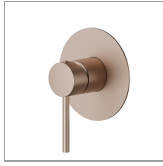

4275E.M0.072

one way out single lever concealed mixer. External part. 1/2" connections - finish Copper Satin

FEATURES

Material	Brass
Installation	Wall concealed part
Control type	Single lever
Outlets	1 Way Out
Water mixing	Mechanical
Required for installation	<u>31085.00.000</u>

TECHNICAL DRAWING

4275E.M0.072

one way out single lever concealed mixer. External part. 1/2" connections - finish Copper Satin

AVAILABLE FINISHES

M0.072

Copper Satin

01.014

finish Matt White

01.093

finish Matt Black

21.018

finish Chrome

47.083

finish Groove Bronze

58.061

finish PVD Copper Bronze

59.097

finish PVD Brushed Gold

59.098

finish PVD Brushed Pale Gold

61.020

finish PVD Glossy Gold

M0.070

finish Titanium Satin