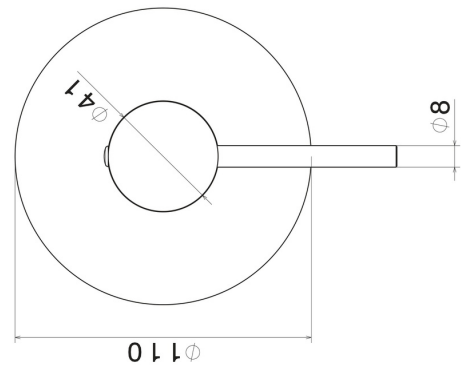

4275E.M0.075

one way out single lever concealed mixer. External part. 1/2" connections - finish Copper Glossy

FEATURES

Material	Brass
Installation	Wall concealed part
Control type	Single lever
Outlets	1 Way Out
Water mixing	Mechanical
Required for installation	<u>31085.00.000</u>

TECHNICAL DRAWING

4275E.M0.075

one way out single lever concealed mixer. External part. 1/2" connections - finish Copper Glossy

AVAILABLE FINISHES

M0.075

Copper Glossy

01.014

finish Matt White