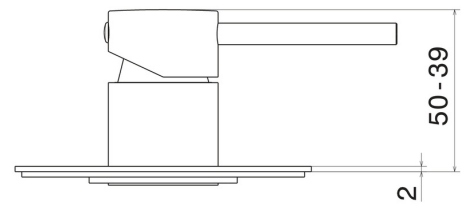

4275E.M0.075

one way out single lever concealed mixer. External part. 1/2" connections - finish Copper Glossy

FEATURES

Material	Brass
Installation	Wall concealed part
Control type	Single lever
Outlets	1 Way Out
Water mixing	Mechanical
Required for installation	<u>31085.00.000</u>

TECHNICAL DRAWING

4275E.M0.075

one way out single lever concealed mixer. External part. 1/2" connections - finish Copper Glossy

AVAILABLE FINISHES

M0.075

Copper Glossy

01.014

finish Matt White