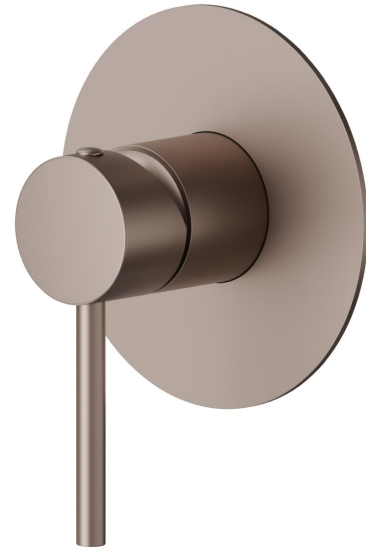

4275E.M0.075

one way out single lever concealed mixer. External part. 1/2" connections - finish Copper Glossy

FEATURES

Material	Brass
Installation	Wall concealed part
Control type	Single lever
Outlets	1 Way Out
Water mixing	Mechanical
Required for installation	<u>31085.00.000</u>

TECHNICAL DRAWING

4275E.M0.075

one way out single lever concealed mixer. External part. 1/2" connections - finish Copper Glossy

AVAILABLE FINISHES

M0.075

Copper Glossy

01.014

finish Matt White

01.093

finish Matt Black

21.018

finish Chrome

47.083

finish Groove Bronze

58.061

finish PVD Copper Bronze

59.097

finish PVD Brushed Gold

59.098

finish PVD Brushed Pale Gold

 **61.020**
finish PVD Glossy Gold

 **M0.070**
finish Titanium Satin

 **M0.071**
finish Gold Satin

 **M0.072**
finish Copper Satin