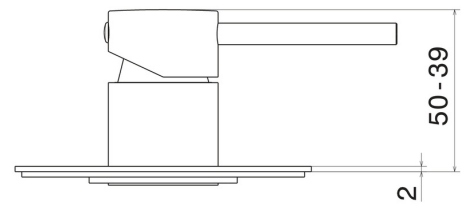

**4275E.M0.077**

one way out single lever concealed mixer. External part. 1/2" connections - finish Carbon Satin

**FEATURES**

Material	<b>Brass</b>
Installation	<b>Wall concealed part</b>
Control type	<b>Single lever</b>
Outlets	<b>1 Way Out</b>
Water mixing	<b>Mechanical</b>
Required for installation	<b><u>31085.00.000</u></b>

**TECHNICAL DRAWING**

**4275E.M0.077**

one way out single lever concealed mixer. External part. 1/2" connections - finish Carbon Satin

**AVAILABLE FINISHES**

---

**M0.077**

Carbon Satin

**01.014**