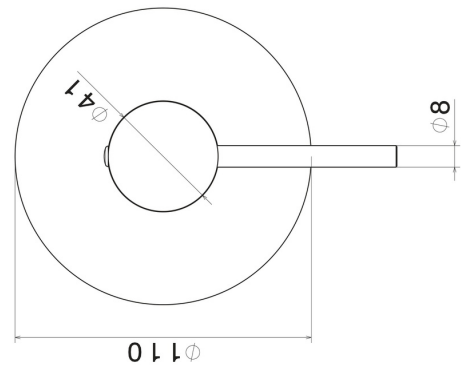

**4275E.M0.077**

one way out single lever concealed mixer. External part. 1/2" connections - finish Carbon Satin

**FEATURES**

Material	<b>Brass</b>
Installation	<b>Wall concealed part</b>
Control type	<b>Single lever</b>
Outlets	<b>1 Way Out</b>
Water mixing	<b>Mechanical</b>
Required for installation	<b><u>31085.00.000</u></b>

**TECHNICAL DRAWING**

**4275E.M0.077**

one way out single lever concealed mixer. External part. 1/2" connections - finish Carbon Satin

**AVAILABLE FINISHES**

---

**M0.077**

Carbon Satin

**01.014**