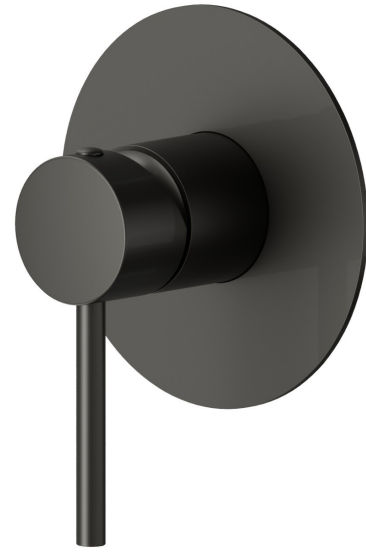

**4275E.M0.077**

one way out single lever concealed mixer. External part. 1/2" connections - finish Carbon Satin

**FEATURES**

Material	<b>Brass</b>
Installation	<b>Wall concealed part</b>
Control type	<b>Single lever</b>
Outlets	<b>1 Way Out</b>
Water mixing	<b>Mechanical</b>
Required for installation	<b><u>31085.00.000</u></b>

**TECHNICAL DRAWING**

**4275E.M0.077**

one way out single lever concealed mixer. External part. 1/2" connections - finish Carbon Satin

**AVAILABLE FINISHES**

---

**M0.077**

Carbon Satin

**01.014**

finish Matt White

**01.093**

finish Matt Black

**21.018**

finish Chrome

**47.083**

finish Groove Bronze

**58.061**