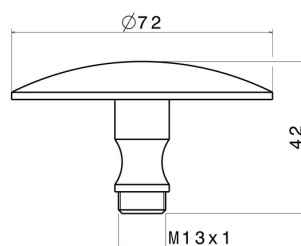

233.21.018

Plug for free-drain - finish Chrome

Chrome

FEATURES

Material

Brass

Waste / Drain set

Free drain

TECHNICAL DRAWING

233.21.018

Plug for free-drain - finish Chrome

AVAILABLE FINISHES

21.018

Chrome

59.066

finish PVD Brushed steel