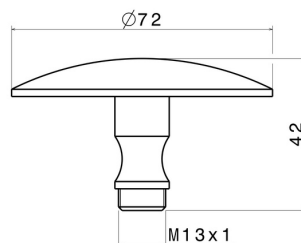

233.59.066

Plug for free-drain - finish PVD Brushed steel

PVD Brushed steel

FEATURES

Material

Brass

Waste / Drain set

Free drain

TECHNICAL DRAWING

233.59.066

Plug for free-drain - finish PVD Brushed steel

AVAILABLE FINISHES

59.066

PVD Brushed steel

21.018

finish Chrome