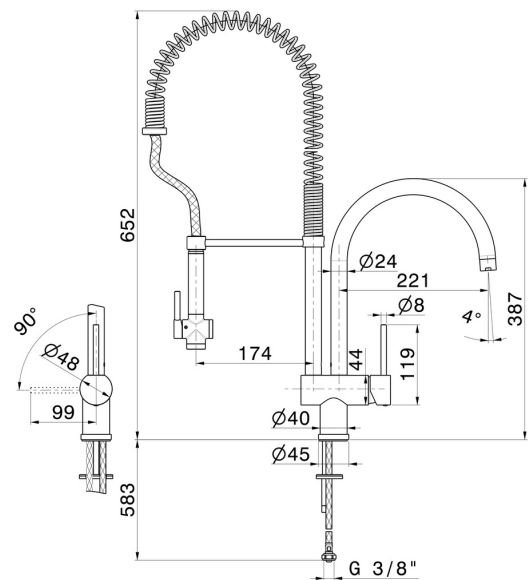

MOONY

3155.01.093

Professional single-lever mixer for 1-hole sink, with two swivel spouts and "sidespray" hand shower. Patent pending - finish Matt Black

FEATURES

Material	Brass
Technology	Energy Saving - Save Water
Installation	Freestanding
Kitchen mixer spout	Swivel spout
Control type	Single lever

TECHNICAL DRAWING

MOONY

3155.01.093

Professional single-lever mixer for 1-hole sink, with two swivel spouts and “sidespray” hand shower. Patent pending - finish Matt Black

AVAILABLE FINISHES

01.093

Matt Black

59.067

finish PVD Brushed Copper Bronze

M0.077

finish Carbon Satin