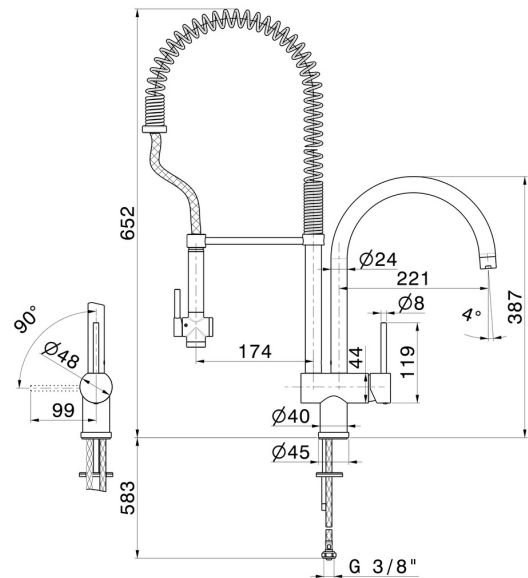

MOONY

3155.21.018

Professional single-lever mixer for 1-hole sink, with two swivel spouts and "sidespray" hand shower. Patent pending - finish Chrome

Chrome

FEATURES

- | | |
|---------------------|-----------------------------------|
| Material | Brass |
| Technology | Energy Saving - Save Water |
| Installation | Freestanding |
| Kitchen mixer spout | Swivel spout |
| Control type | Single lever |

TECHNICAL DRAWING

MOONY

3155.21.018

Professional single-lever mixer for 1-hole sink, with two swivel spouts and "sidespray" hand shower. Patent pending - finish Chrome

AVAILABLE FINISHES

21.018

Chrome

01.093