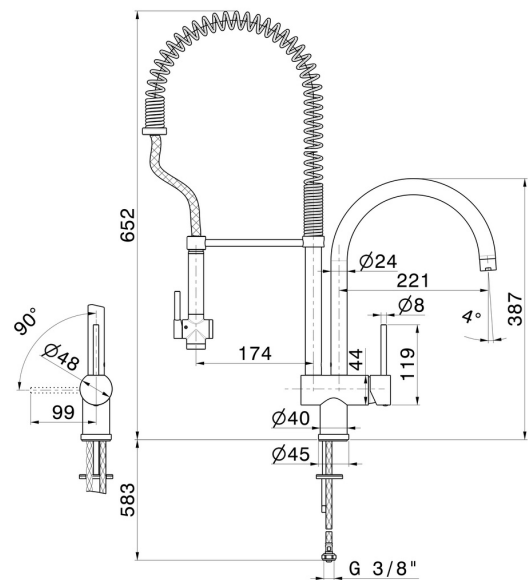

MOONY

3155.31.028

Professional single-lever mixer for 1-hole sink, with two swivel spouts and "sidespray" hand shower. Patent pending - finish Brushed Nickel

Brushed Nickel

FEATURES

Material	Brass
Technology	Energy Saving - Save Water
Installation	Freestanding
Kitchen mixer spout	Swivel spout
Control type	Single lever

TECHNICAL DRAWING

MOONY

3155.31.028

Professional single-lever mixer for 1-hole sink, with two swivel spouts and "sidespray" hand shower. Patent pending - finish Brushed Nickel

AVAILABLE FINISHES

31.028

Brushed Nickel

59.067

finish PVD Brushed Copper Bronze

M0.077

finish Carbon Satin