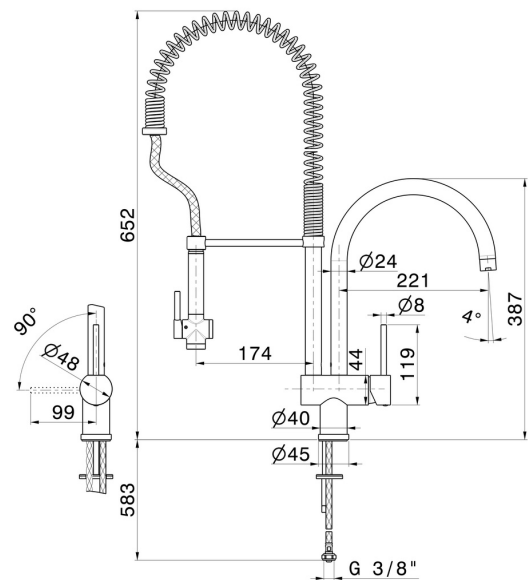

MOONY

3155.59.064

Professional single-lever mixer for 1-hole sink, with two swivel spouts and "sidespray" hand shower. Patent pending - finish PVD Brushed Gun Metal

FEATURES

Material	Brass
Technology	Energy Saving - Save Water
Installation	Freestanding
Kitchen mixer spout	Swivel spout
Control type	Single lever

TECHNICAL DRAWING

MOONY

3155.59.064

Professional single-lever mixer for 1-hole sink, with two swivel spouts and "sidespray" hand shower. Patent pending - finish PVD Brushed Gun Metal

AVAILABLE FINISHES

59.064