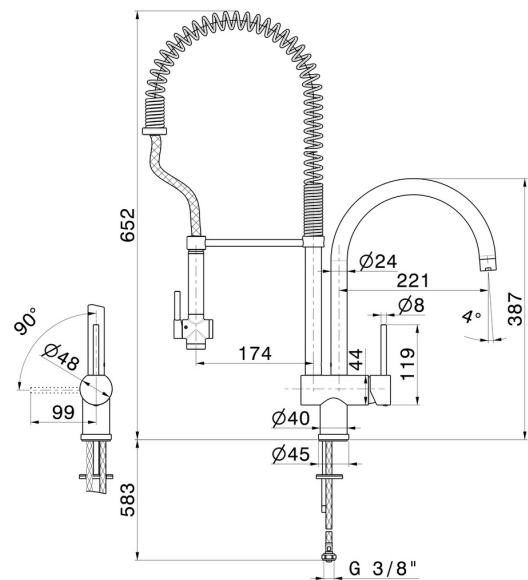

MOONY

3155.59.066

Professional single-lever mixer for 1-hole sink, with two swivel spouts and "sidespray" hand shower. Patent pending - finish PVD Brushed steel

PVD Brushed steel

FEATURES

| | |
|---------------------|-----------------------------------|
| Material | Brass |
| Technology | Energy Saving - Save Water |
| Installation | Freestanding |
| Kitchen mixer spout | Swivel spout |
| Control type | Single lever |

TECHNICAL DRAWING

MOONY

3155.59.066

Professional single-lever mixer for 1-hole sink, with two swivel spouts and "sidespray" hand shower. Patent pending - finish PVD Brushed steel

AVAILABLE FINISHES

59.066

PVD Brushed steel

59.067

finish PVD Brushed Copper Bronze

M0.077

finish Carbon Satin