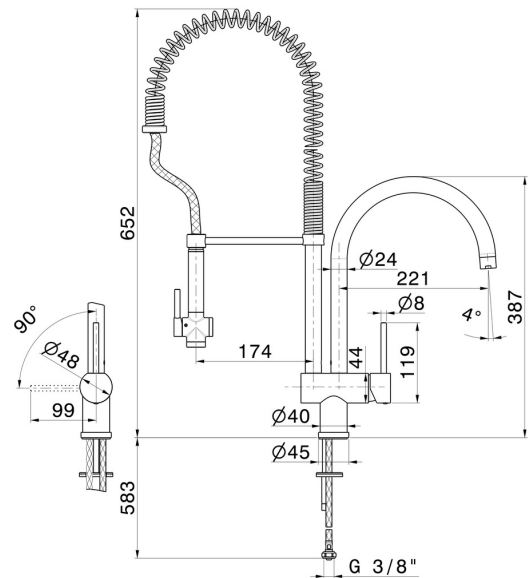

MOONY

3155.59.067

Professional single-lever mixer for 1-hole sink, with two swivel spouts and "sidespray" hand shower. Patent pending - finish PVD Brushed Copper Bronze

FEATURES

Material	Brass
Technology	Energy Saving - Save Water
Installation	Freestanding
Kitchen mixer spout	Swivel spout
Control type	Single lever

TECHNICAL DRAWING

MOONY

3155.59.067

Professional single-lever mixer for 1-hole sink, with two swivel spouts and “sidespray” hand shower. Patent pending - finish PVD Brushed Copper Bronze

AVAILABLE FINISHES