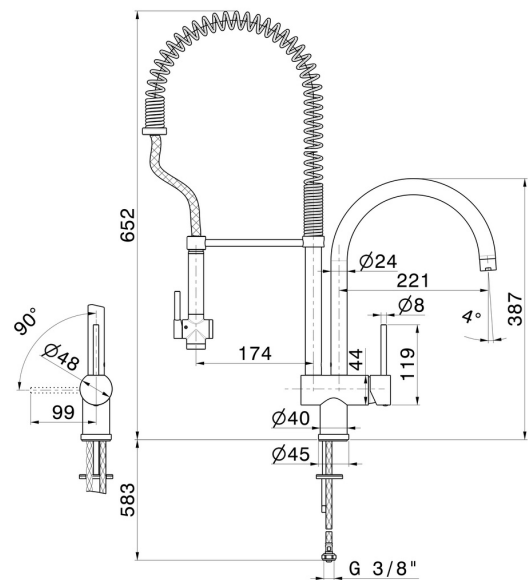

MOONY

3155.M0.077

Professional single-lever mixer for 1-hole sink, with two swivel spouts and "sidespray" hand shower. Patent pending - finish Carbon Satin

Carbon Satin

FEATURES

- | | |
|---------------------|-----------------------------------|
| Material | Brass |
| Technology | Energy Saving - Save Water |
| Installation | Freestanding |
| Kitchen mixer spout | Swivel spout |
| Control type | Single lever |

TECHNICAL DRAWING

MOONY

3155.M0.077

Professional single-lever mixer for 1-hole sink, with two swivel spouts and “sidespray” hand shower. Patent pending - finish Carbon Satin

AVAILABLE FINISHES

M0.077

Carbon Satin

59.066

finish PVD Brushed steel

59.067

finish PVD Brushed Copper Bronze