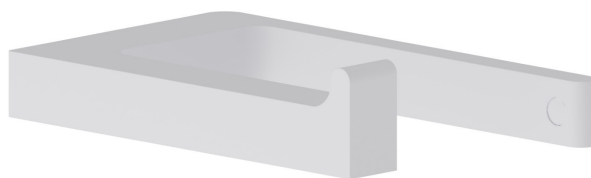

SQUARE ACCESSORIES

62923.01.014

Right-side wall-mounted paper holder - finish Matt White

Matt White

FEATURES

Installation

Wall mounted

TECHNICAL DRAWING

SQUARE ACCESSORIES

62923.01.014

Right-side wall-mounted paper holder - finish Matt White

AVAILABLE FINISHES

01.014

Matt White

01.093

finish Matt Black