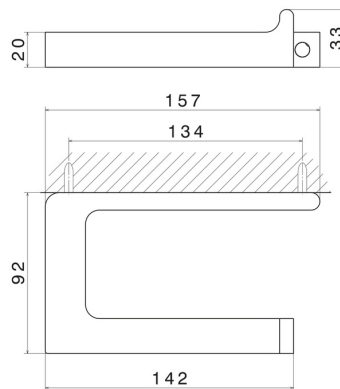

SQUARE ACCESSORIES

62923.01.014

Right-side wall-mounted paper holder - finish Matt White

Matt White

FEATURES

Installation

Wall mounted

TECHNICAL DRAWING

SQUARE ACCESSORIES

62923.01.014

Right-side wall-mounted paper holder - finish Matt White

AVAILABLE FINISHES

01.014

Matt White

01.093

finish Matt Black