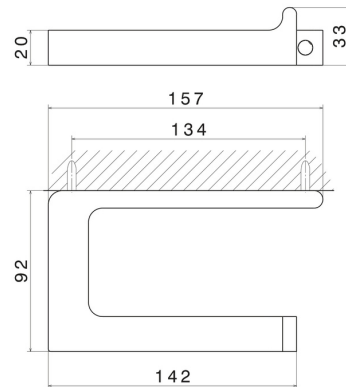

SQUARE ACCESSORIES

62923.01.093

Right-side wall-mounted paper holder - finish Matt Black

Matt Black

FEATURES

Installation

Wall mounted

TECHNICAL DRAWING

SQUARE ACCESSORIES

62923.01.093

Right-side wall-mounted paper holder - finish Matt Black

AVAILABLE FINISHES

01.093

Matt Black

01.014

finish Matt White