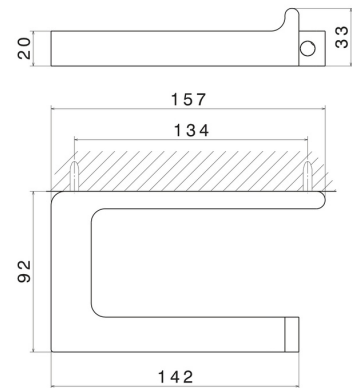

# SQUARE ACCESSORIES

**62923.58.061**

Right-side wall-mounted paper holder - finish PVD Copper Bronze

PVD Copper Bronze

## TECHNICAL DRAWING

---