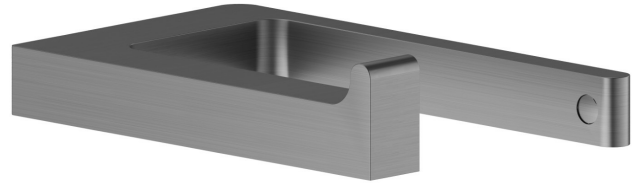

# SQUARE ACCESSORIES

**62923.59.064**

Right-side wall-mounted paper holder - finish PVD Brushed Gun Metal

PVD Brushed Gun Metal

## FEATURES

---

Installation

**Wall mounted**

## SQUARE ACCESSORIES

**62923.59.064**

Right-side wall-mounted paper holder - finish PVD Brushed Gun Metal