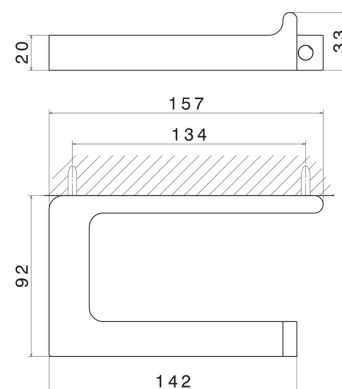

SQUARE ACCESSORIES

62923.59.066

Right-side wall-mounted paper holder - finish PVD Brushed steel

PVD Brushed steel

FEATURES

Installation

Wall mounted

TECHNICAL DRAWING

SQUARE ACCESSORIES

62923.59.066

Right-side wall-mounted paper holder - finish PVD Brushed steel

AVAILABLE FINISHES

59.066

PVD Brushed steel

01.014

finish Matt White