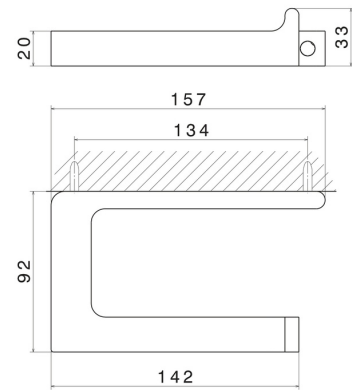

SQUARE ACCESSORIES

62923.59.067

Right-side wall-mounted paper holder - finish PVD Brushed Copper Bronze

PVD Brushed Copper Bronze

FEATURES

Installation

Wall mounted

TECHNICAL DRAWING

SQUARE ACCESSORIES

62923.59.067

Right-side wall-mounted paper holder - finish PVD Brushed Copper Bronze

AVAILABLE FINISHES

59.067

PVD Brushed Copper Bronze

01.014

finish Matt White