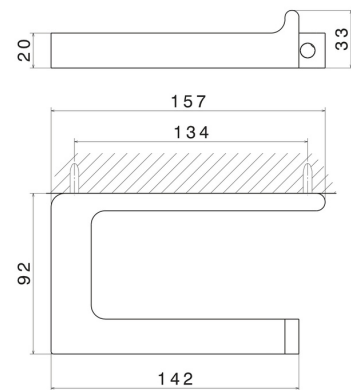

# SQUARE ACCESSORIES

62923.59.097

Right-side wall-mounted paper holder - finish PVD Brushed Gold

PVD Brushed Gold

## TECHNICAL DRAWING

---