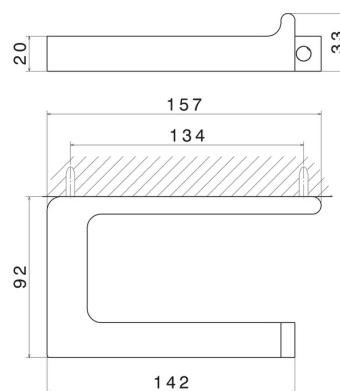

# SQUARE ACCESSORIES

**62923.61.020**

Right-side wall-mounted paper holder - finish PVD Glossy Gold

PVD Glossy Gold

## TECHNICAL DRAWING

---